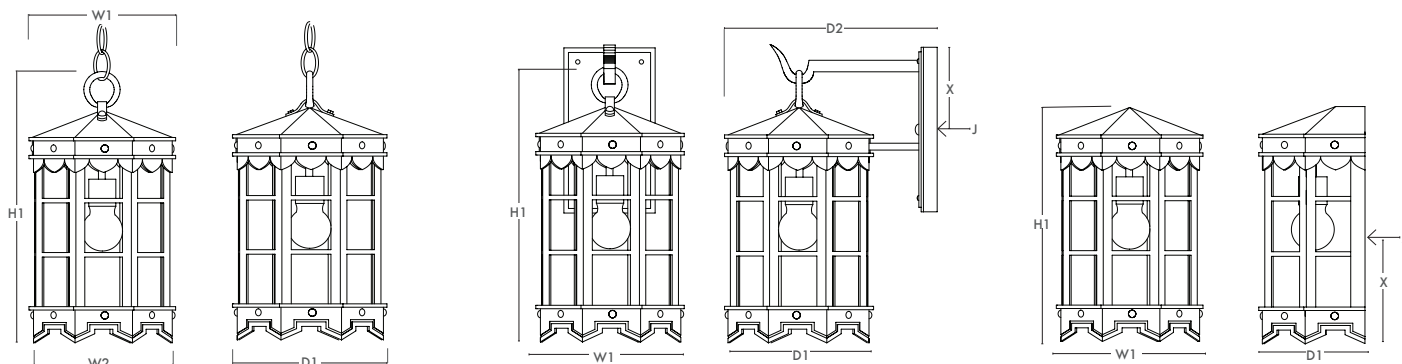

THE DE LA GUERRA

Our De La Guerra lantern has Mediterranean style precedence with historic profiles and contemporized geometric lines. A striking fixture during the day but even more so at night when the patterned hem casts intricate shadows. Hand forged in heavy gauge iron.

PRODUCT DETAIL

ETL Listed

Max Wattage: 60

AVAILABLE ENERGY & DESIGN CODE COMPLIANCE

High Efficacy Rated - GU 24 Socket to comply with Title 24 High Efficacy Requirements.

Dark Sky Compliant - LED down light source located in Fixture Hood recommended with etched glass.

All lanterns are handmade and made to order. Dimensions may vary slightly.

Shown in DLG Grey finish with DLG Clear glass

PENDANT | DLG-5B-PD

SIZE	H1	W1	W2	D1
STANDARD	15	7.75	9	7.75
LARGE	16	9.5	9	9.5

CANOPY: 5"

SIZE	H1	W1	D1	X
STANDARD	13	7.75	5.5	5.625
LARGE	14	8.75	6.25	6.5

J = LOCATION OF JUNCTION BOX CONNECTION

AVAILABLE FINISH OPTIONS

STANDARD FINISHES

DLG GREY DLG BROWN DLG BLACK

PREMIUM FINISHES

DLG DARK BRONZE DLG DARK ZINC DLG OLD WORLD